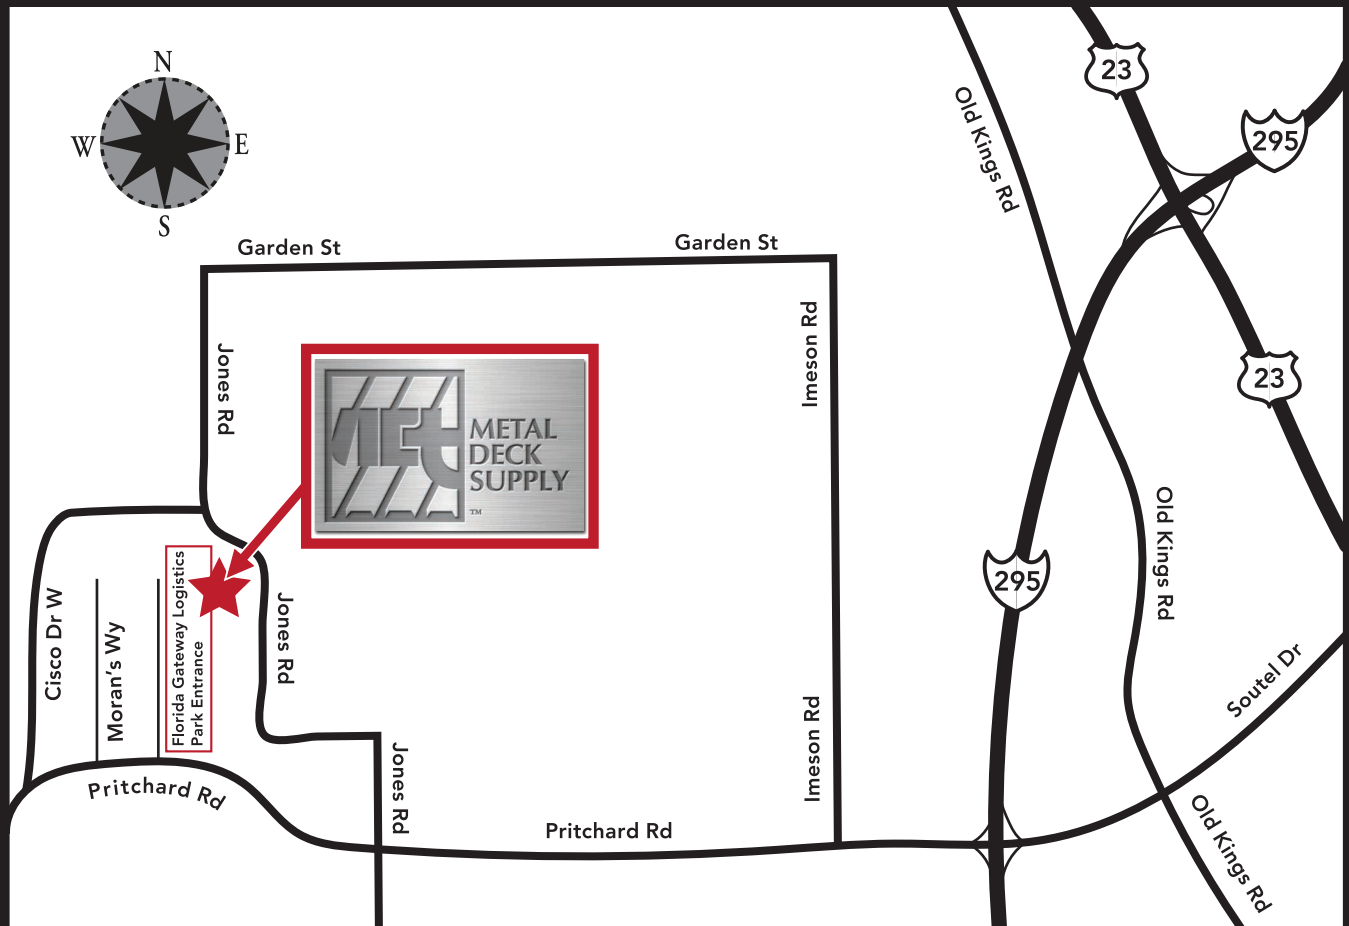

9909 Pritchard Rd., Bldg. 800
Jacksonville, FL 32206

800-894-7741 or 630-978-7800

Fax 630-978-7825

Hours: 8:30 AM - 4:00 PM

Lunch: 12:00 - 1:00 PM

METALDECKSUPPLY.COM

****Please Reference Order # at Pickup****

****Driver Check in - Main Office****

JACKSONVILLE, FL

www.metaldecksupply.com
e-mail: sales@metaldecksupply.com

ALBANY, NY – ATLANTA, GA – AURORA, IL – COLUMBUS, OH – FT. WORTH, TX
GREENSBORO, NC – HAGERSTOWN, MD – HOUSTON, TX – INDIANAPOLIS, IN – JACKSONVILLE, FL
KANSAS CITY, MO – KNOXVILLE, TN – MEMPHIS, TN – ORLANDO, FL – SAN ANTONIO, TX – ST. LOUIS, MO