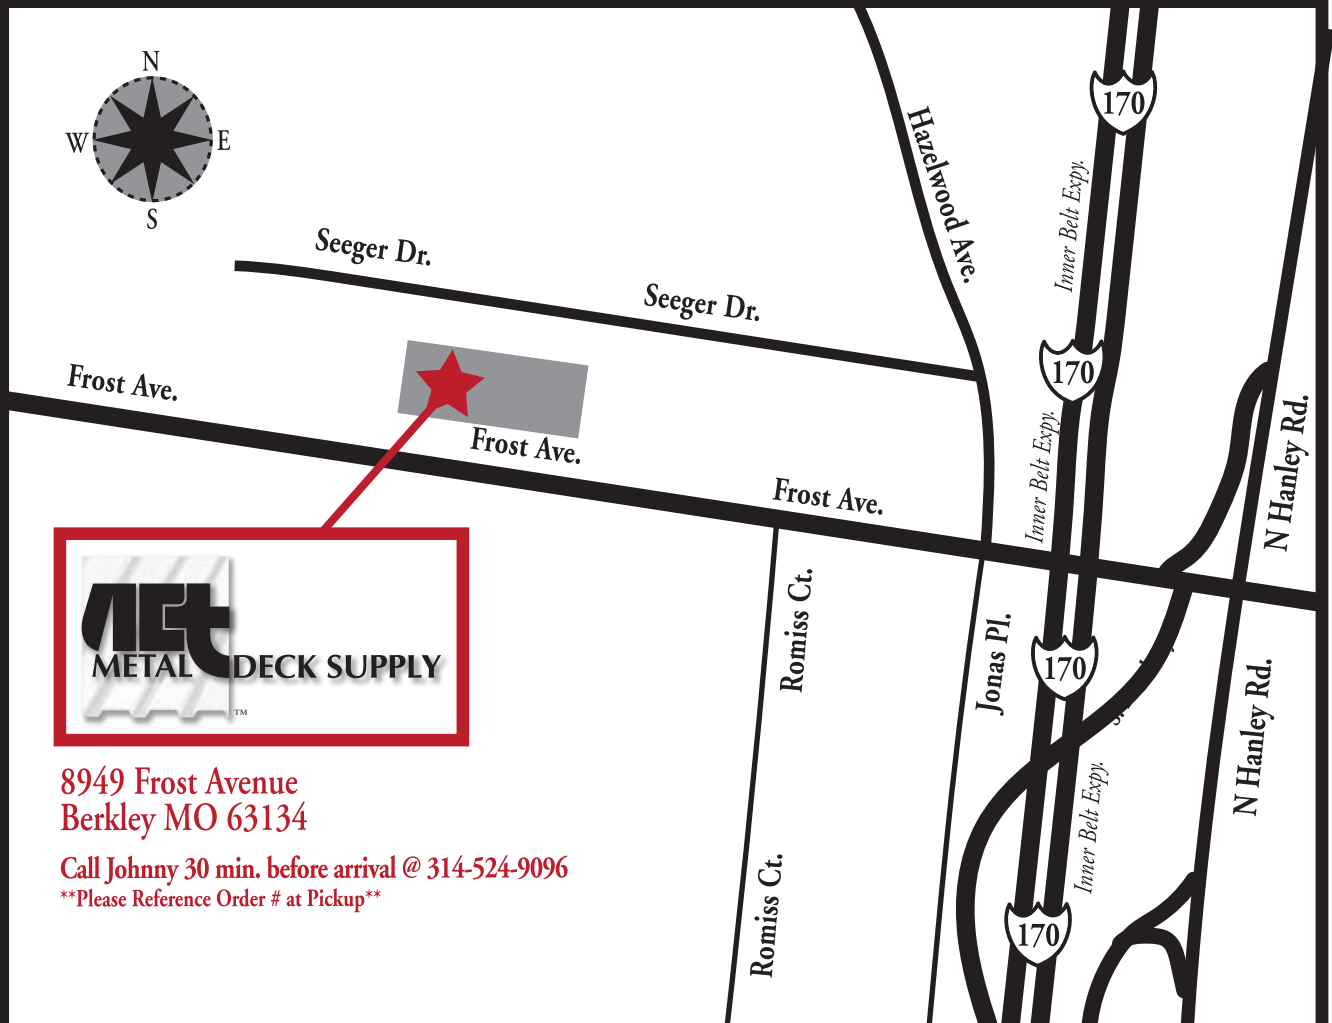

8949 Frost Avenue
Berkley MO 63134

800-894-7741 or 630-978-7800

Fax 630-978-7825

Hours: 9:00 AM - 4:00 PM

Call Johnny 30 min. before arrival @ 314-524-9096

Please Reference Order # at Pickup

ST. LOUIS, MO

8949 Frost Avenue
Berkley MO 63134

Call Johnny 30 min. before arrival @ 314-524-9096

Please Reference Order # at Pickup

www.metaldecksupply.com
e-mail: sales@metaldecksupply.com

ALBANY, NY - ATLANTA, GA - AURORA, IL - COLUMBUS, OH - FT. WORTH, TX
GREENSBORO, NC - HAGERSTOWN, MD - HOUSTON, TX - INDIANAPOLIS, IN - JACKSON, TN
JACKSONVILLE, FL - KANSAS CITY, MO - KNOXVILLE, TN- SAN ANTONIO, TX - ST. LOUIS, MO