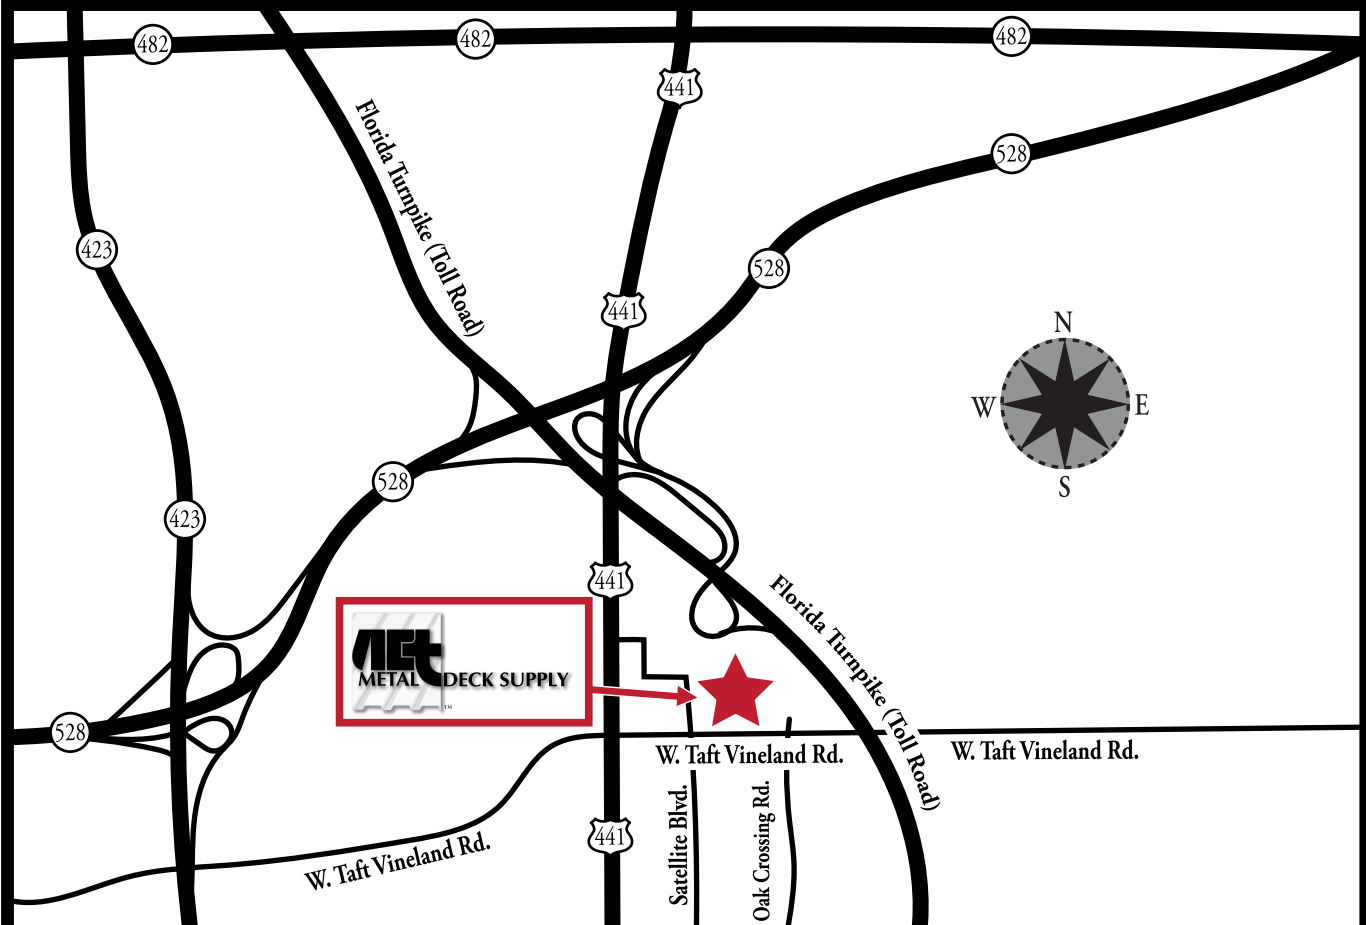

1010 Crews Commerce Dr., Suite 130  
Orlando, FL 32837

800-894-7741 or 630-978-7800

Fax 630-978-7825

Hours: 9:00 AM - 4:00 PM

**\*\*Please Reference Order # at Pickup\*\***

**\*\*Check In at Man Door at Suite 130\*\***

# ORLANDO, FL

[www.metaldecksupply.com](http://www.metaldecksupply.com)  
e-mail: [sales@metaldecksupply.com](mailto:sales@metaldecksupply.com)

ALBANY, NY - ATLANTA, GA - AURORA, IL - COLUMBUS, OH - FT. WORTH, TX  
GREENSBORO, NC - HAGERSTOWN, MD - HOUSTON, TX - INDIANAPOLIS, IN - JACKSONVILLE, FL  
KANSAS CITY, MO - KNOXVILLE, TN - ORLANDO, FL - SAN ANTONIO, TX - ST. LOUIS, MO