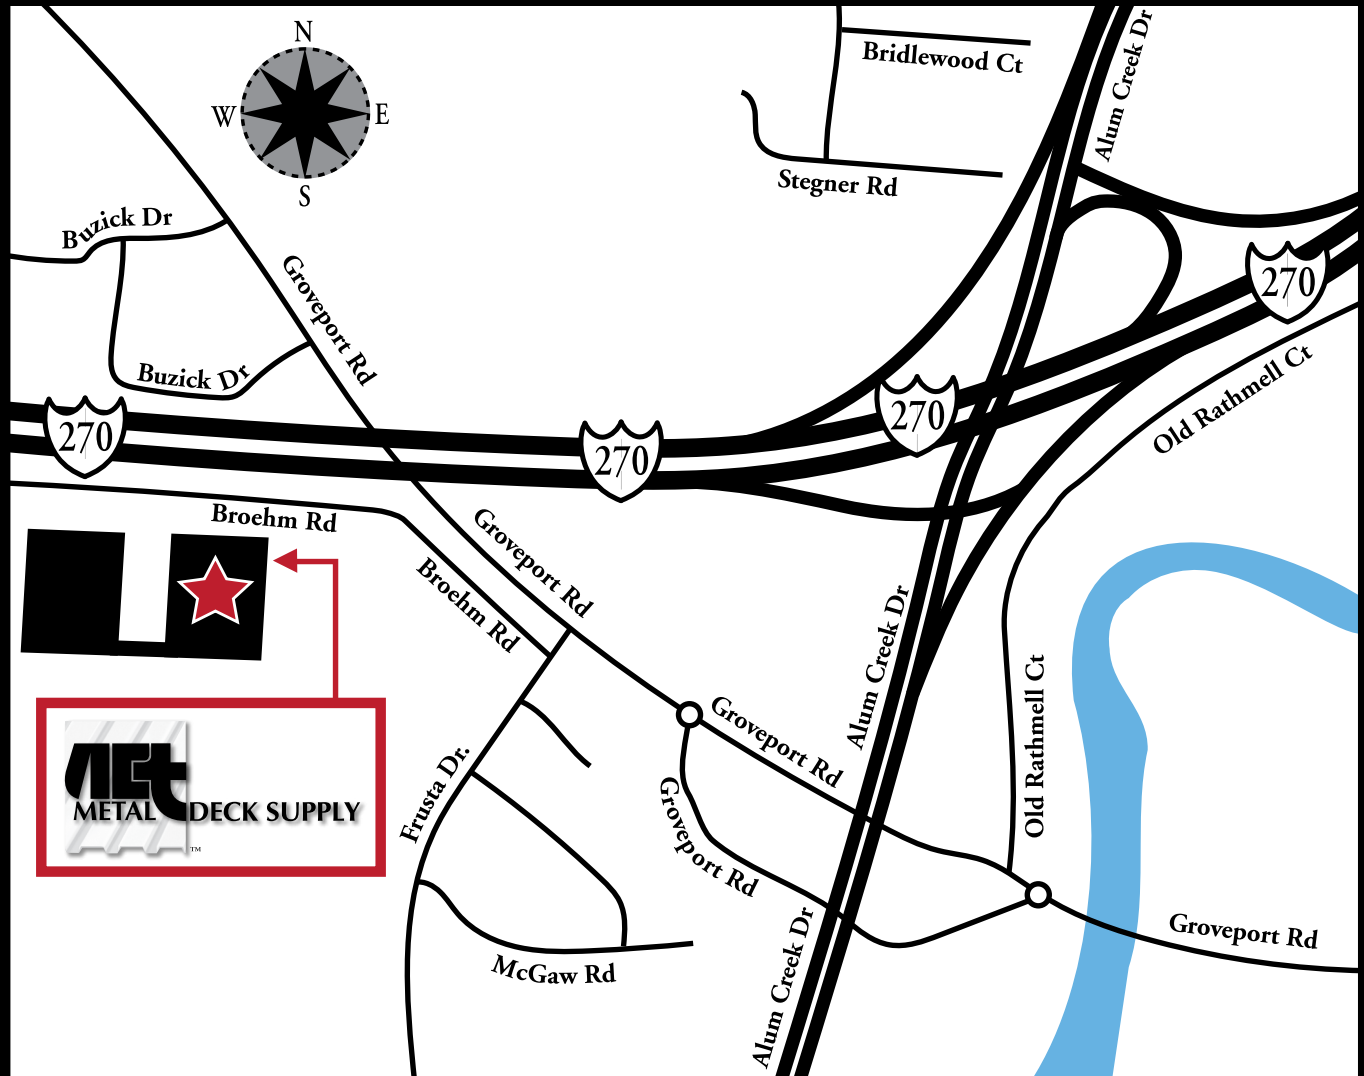

2195 Broehm Rd.
Obetz, OH 43207

800-894-7741 or 630-978-7800

Fax 630-978-7825

Hours: 9 AM - 4 PM

Call 614-778-2785 upon Arrival

****Please Reference Order # at Pickup****

COLUMBUS, OH

www.metaldecksupply.com
e-mail: sales@metaldecksupply.com

ALBANY, NY - ATLANTA, GA - AURORA, IL - COLUMBUS, OH - FT. WORTH, TX
GREENSBORO, NC - HAGERSTOWN, MD - HOUSTON, TX - INDIANAPOLIS, IN - JACKSON, TN
JACKSONVILLE, FL - KANSAS CITY, MO - KNOXVILLE, TN - SAN ANTONIO, TX - ST. LOUIS, MO