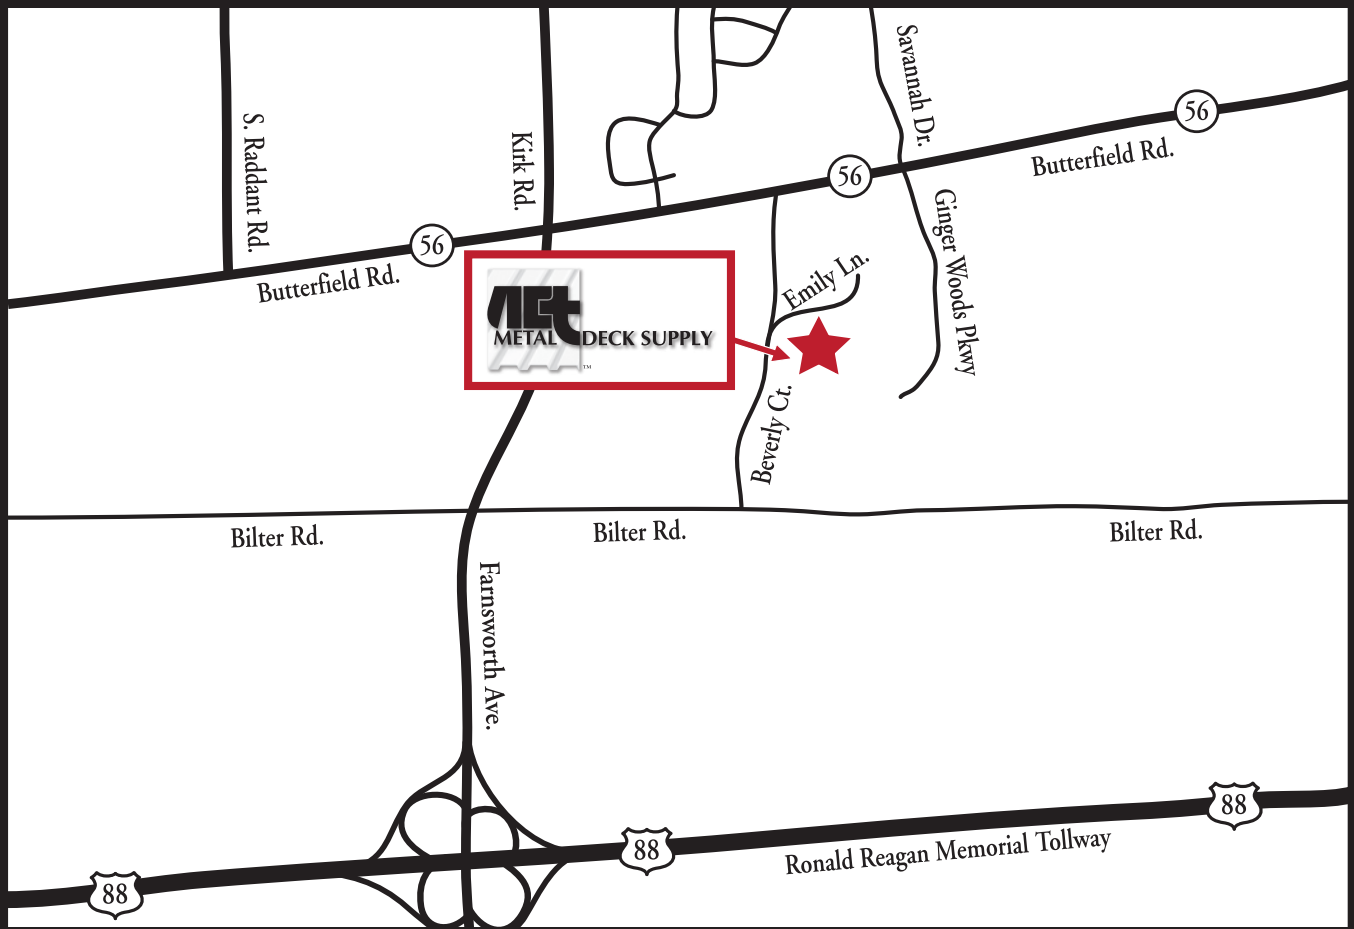

1601 Emily Lane
Aurora, IL 60502

800-894-7741 or 630-978-7800

Fax 630-978-7825

Hours: 8:00 AM - 4:30 PM

****Please Reference Order # at Pickup****

AURORA, IL

www.metaldecksupply.com
e-mail: sales@metaldecksupply.com

ALBANY, NY - ATLANTA, GA - AURORA, IL - COLUMBUS, OH - FT. WORTH, TX
GREENSBORO, NC - HAGERSTOWN, MD - HOUSTON, TX - INDIANAPOLIS, IN - JACKSONVILLE, FL
KANSAS CITY, MO - KNOXVILLE, TN - SAN ANTONIO, TX - ST. LOUIS, MO