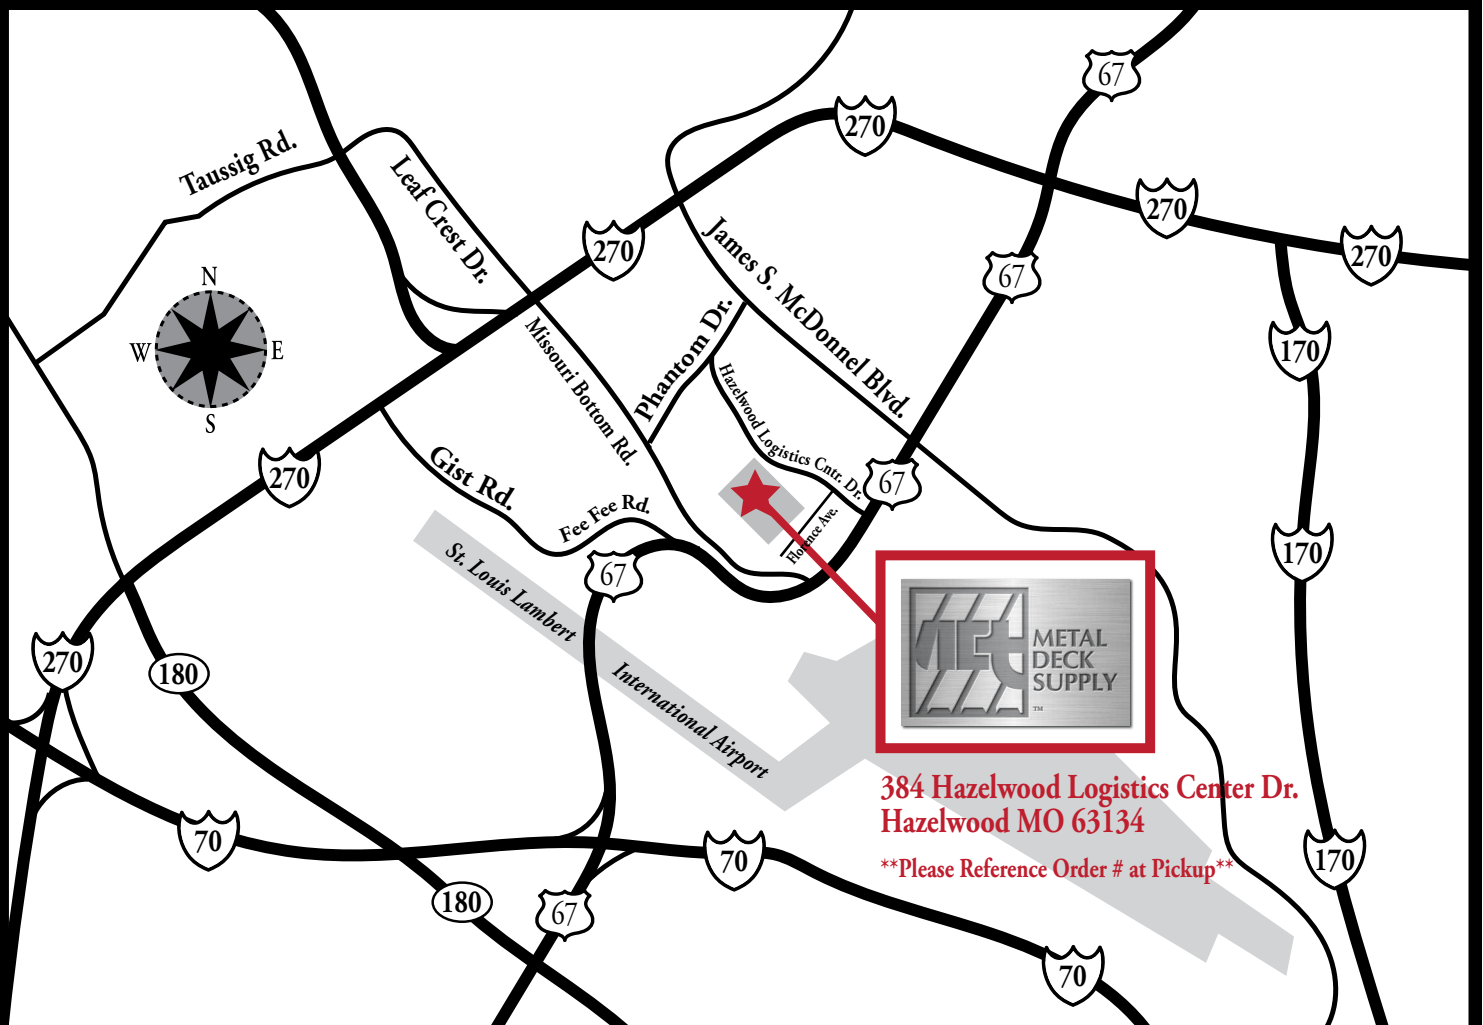

384 Hazelwood Logistics Center Dr.  
Hazelwood, MO 63042

800-894-7741 or 630-978-7800

Fax 630-978-7825

Hours: 9:00 AM - 4:00 PM

METALDECKSUPPLY.COM

**\*\*Please Reference Order # at Pickup\*\***  
**\*\*Call when ½ hour out - 314-524-9096\*\***

# ST. LOUIS, MO

**384 Hazelwood Logistics Center Dr.  
Hazelwood MO 63134**

**\*\*Please Reference Order # at Pickup\*\***

**www.metaldecksupply.com**  
**e-mail: sales@metaldecksupply.com**

ALBANY, NY – ATLANTA, GA – AURORA, IL – COLUMBUS, OH – FT. WORTH, TX  
GREENSBORO, NC – HAGERSTOWN, MD – HOUSTON, TX – INDIANAPOLIS, IN – JACKSONVILLE, FL  
KANSAS CITY, MO – KNOXVILLE, TN – ORLANDO, FL – SAN ANTONIO, TX – ST. LOUIS, MO