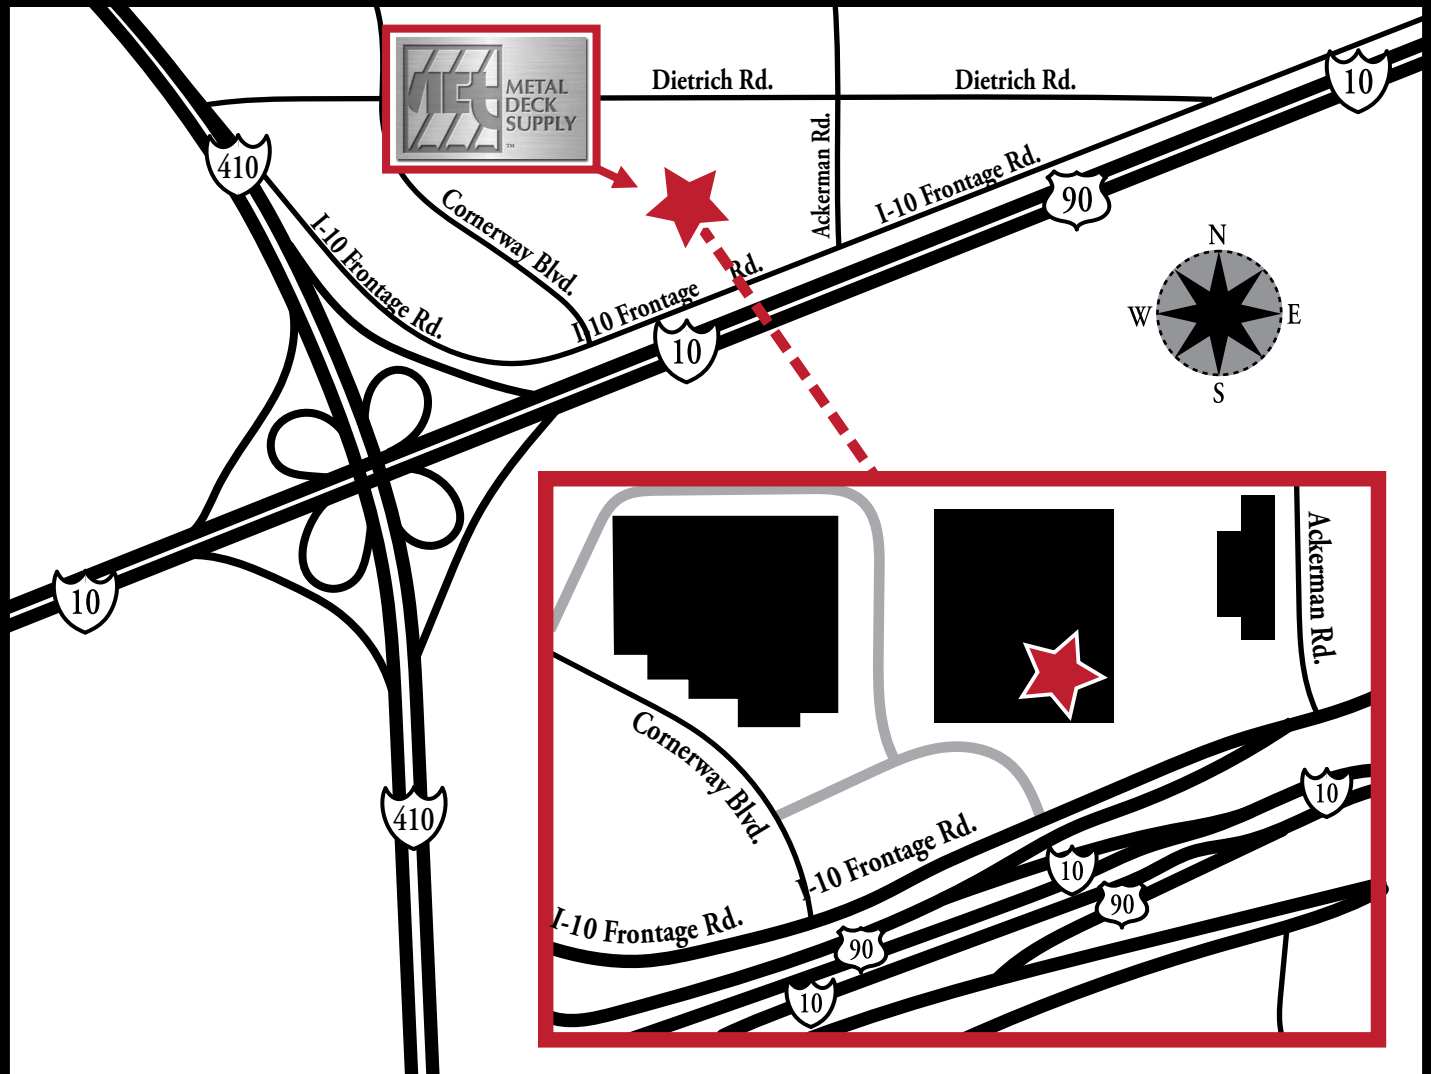

5411 I-10 Frontage Rd., Suite 101
San Antonio, TX 78219

800-894-7741 or 630-978-7800

Fax 630-978-7825

Hours: 8:00 AM - 4:30 PM

****Please Reference Order # at Pickup****

Check In at Suite 101 First

METALDECKSUPPLY.COM

SAN ANTONIO, TX

www.metaldecksupply.com
e-mail: sales@metaldecksupply.com

ALBANY, NY - ATLANTA, GA - AURORA, IL - COLUMBUS, OH - FT. WORTH, TX
GREENSBORO, NC - HAGERSTOWN, MD - HOUSTON, TX - INDIANAPOLIS, IN - JACKSONVILLE, FL
KANSAS CITY, MO - KNOXVILLE, TN - ORLANDO, FL - SAN ANTONIO, TX - ST. LOUIS, MO