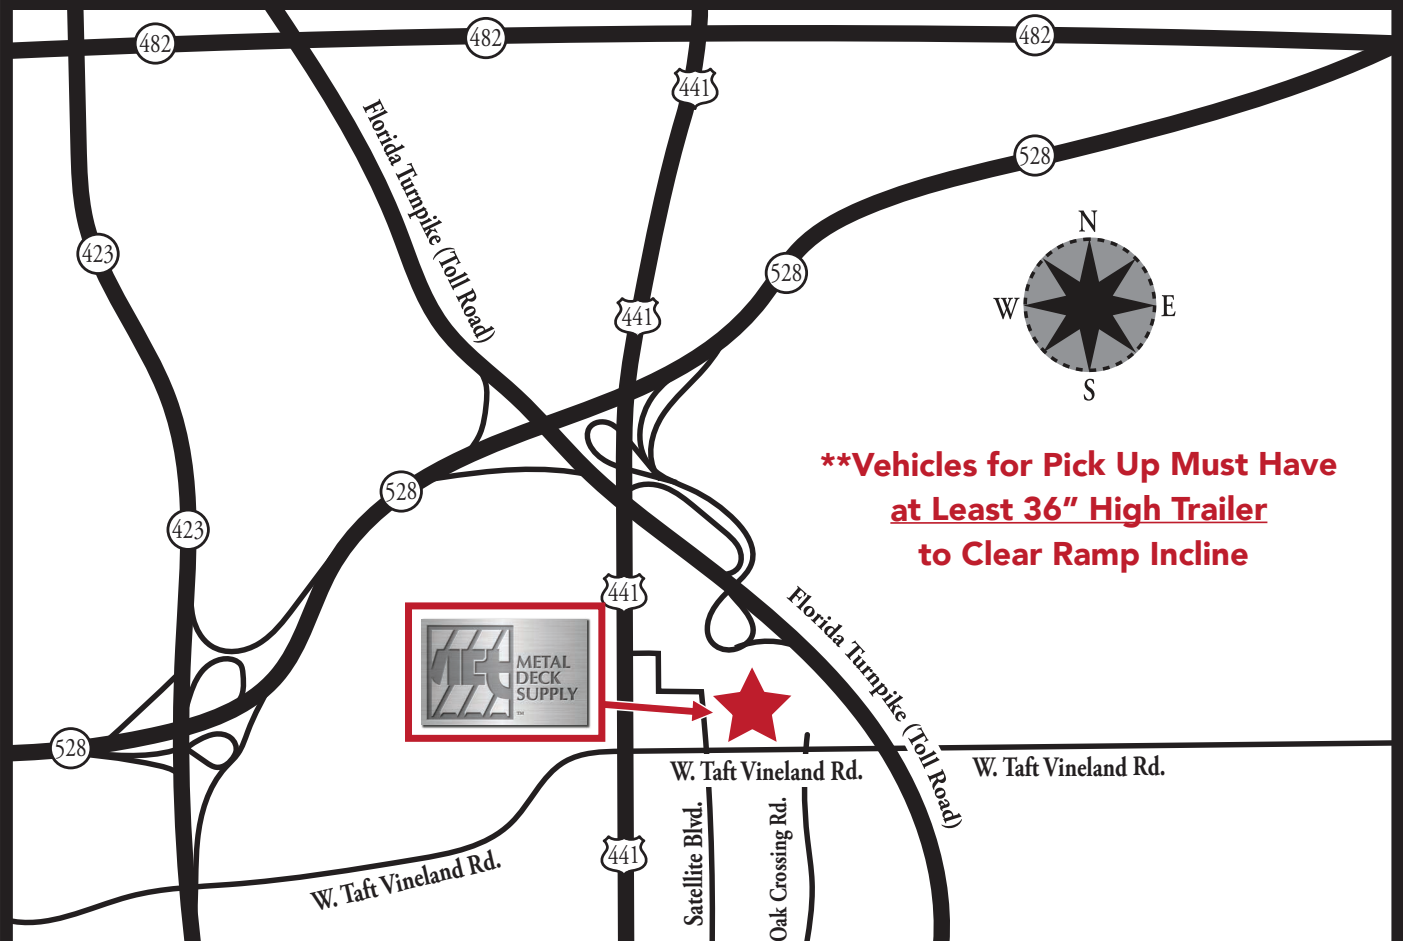

ORLANDO, FL

www.metaldecksupply.com
e-mail: sales@metaldecksupply.com

ALBANY, NY – ATLANTA, GA – AURORA, IL – COLUMBUS, OH – FT. WORTH, TX
GREENSBORO, NC – HAGERSTOWN, MD – HOUSTON, TX – INDIANAPOLIS, IN – JACKSONVILLE, FL
KANSAS CITY, MO – KNOXVILLE, TN – ORLANDO, FL – SAN ANTONIO, TX – ST. LOUIS, MO