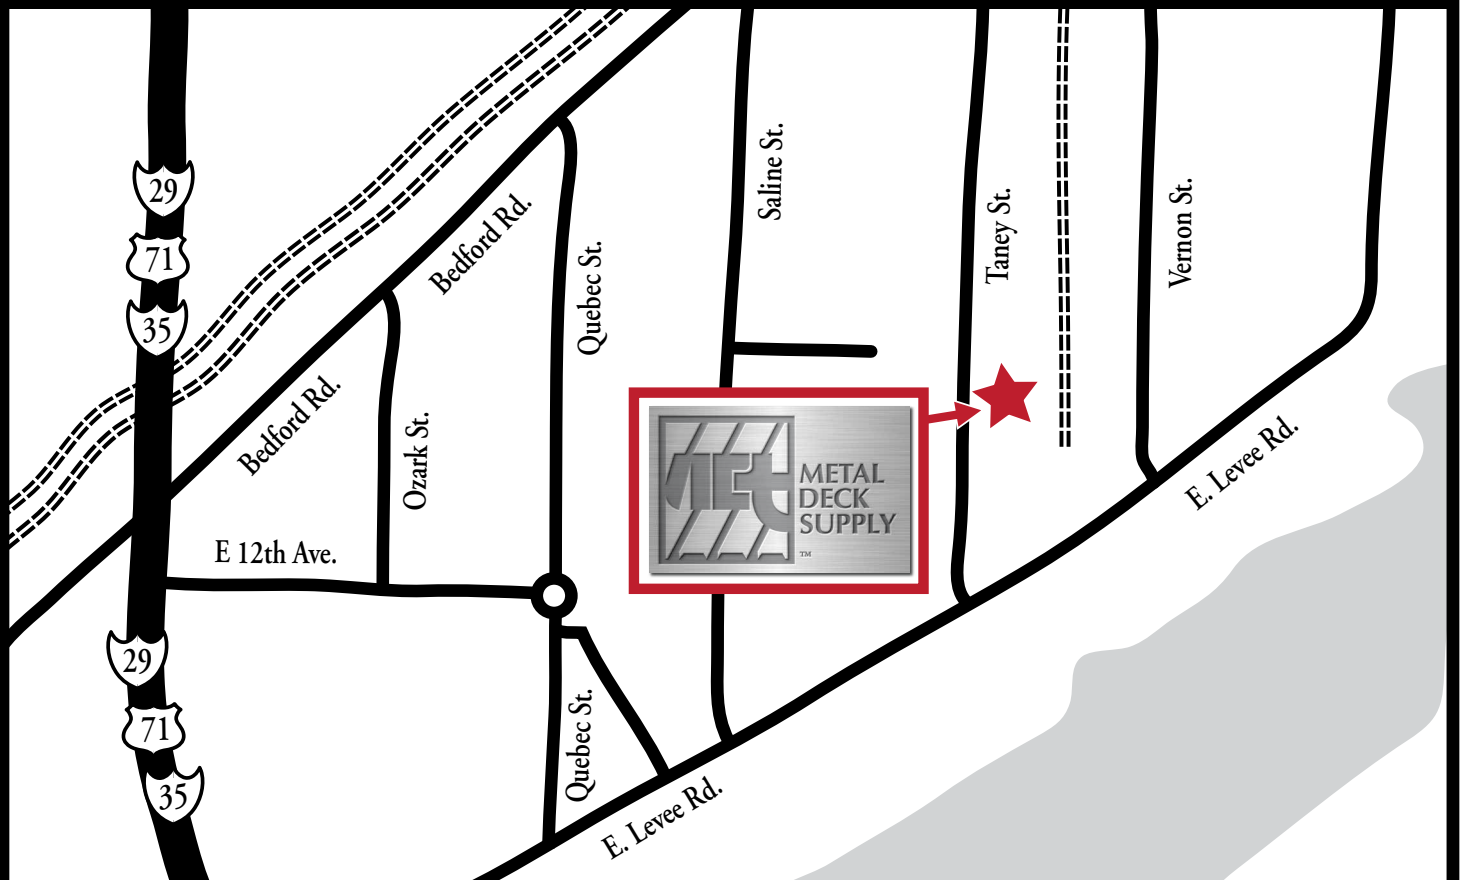

1251 Taney Street
N. Kansas City, MO 64116

800-894-7741 or 630-978-7800

Fax 630-978-7825

Hours: 8:00 AM - 3:30 PM

METALDECKSUPPLY.COM

****Please Reference Order # at Pickup****

*****Please check in at the driver's entrance first*****

KANSAS CITY, MO

www.metaldecksupply.com
e-mail: sales@metaldecksupply.com

ALBANY, NY - ATLANTA, GA - AURORA, IL - COLUMBUS, OH - FT. WORTH, TX
GREENSBORO, NC - HAGERSTOWN, MD - HOUSTON, TX - INDIANAPOLIS, IN - JACKSONVILLE, FL
KANSAS CITY, MO - KNOXVILLE, TN - ORLANDO, FL - SAN ANTONIO, TX - ST. LOUIS, MO