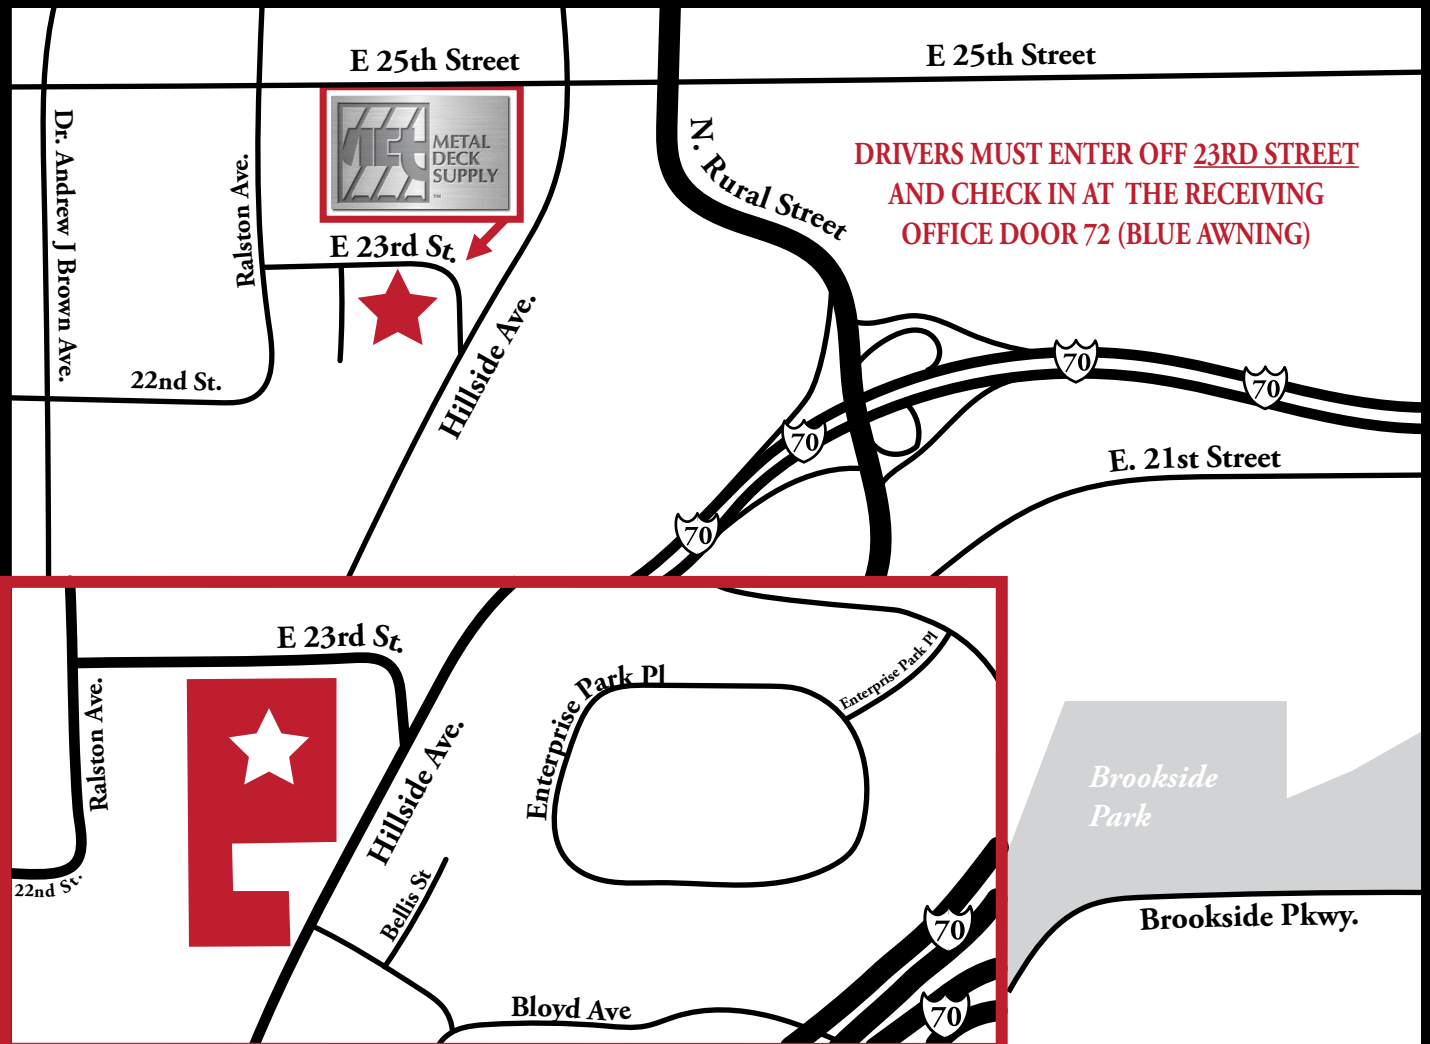

# INDIANAPOLIS, IN

**DRIVERS MUST ENTER OFF 23RD STREET  
AND CHECK IN AT THE RECEIVING  
OFFICE DOOR 72 (BLUE AWNING)**

[www.metaldecksupply.com](http://www.metaldecksupply.com)

e-mail: [sales@metaldecksupply.com](mailto:sales@metaldecksupply.com)

ALBANY, NY - ATLANTA, GA - AURORA, IL - COLUMBUS, OH - FT. WORTH, TX  
GREENSBORO, NC - HAGERSTOWN, MD - HOUSTON, TX - INDIANAPOLIS, IN - JACKSONVILLE, FL  
KANSAS CITY, MO - KNOXVILLE, TN - ORLANDO, FL - SAN ANTONIO, TX - ST. LOUIS, MO