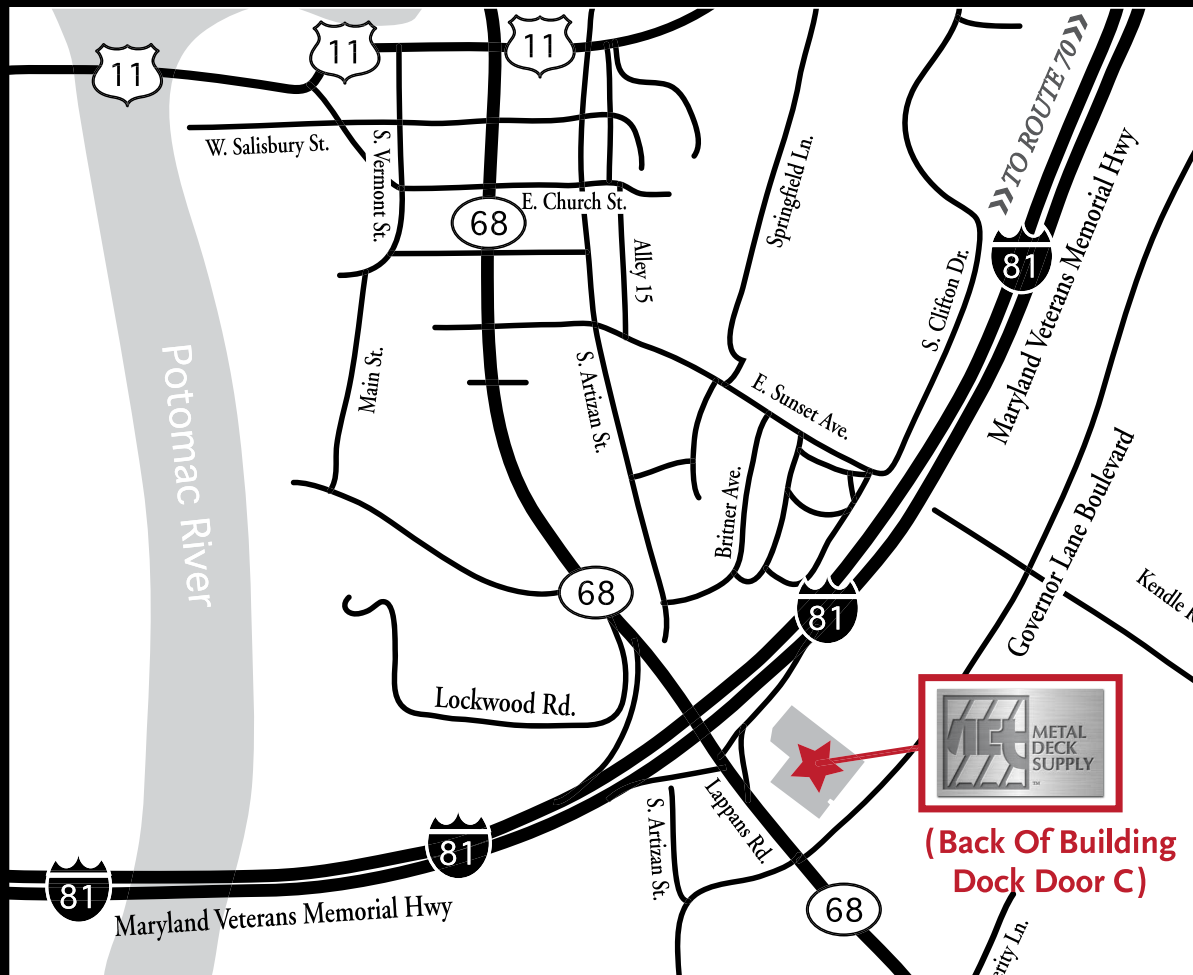

9912-C Governor Lane Blvd.
Williamsport, MD 21795

(Maryland Exit 1 off I-81 with access to Rt. 68)

800-894-7741 or 630-978-7800

Fax 630-978-7825

Hours: 8:00 AM - 3:30 PM

METALDECKSUPPLY.COM

****Please Reference Order # at Pickup****

HAGERSTOWN, MD

www.metaldecksupply.com
e-mail: sales@metaldecksupply.com

ALBANY, NY - ATLANTA, GA - AURORA, IL - COLUMBUS, OH - FT. WORTH, TX
GREENSBORO, NC - HAGERSTOWN, MD - HOUSTON, TX - INDIANAPOLIS, IN - JACKSONVILLE, FL
KANSAS CITY, MO - KNOXVILLE, TN - ORLANDO, FL - SAN ANTONIO, TX - ST. LOUIS, MO