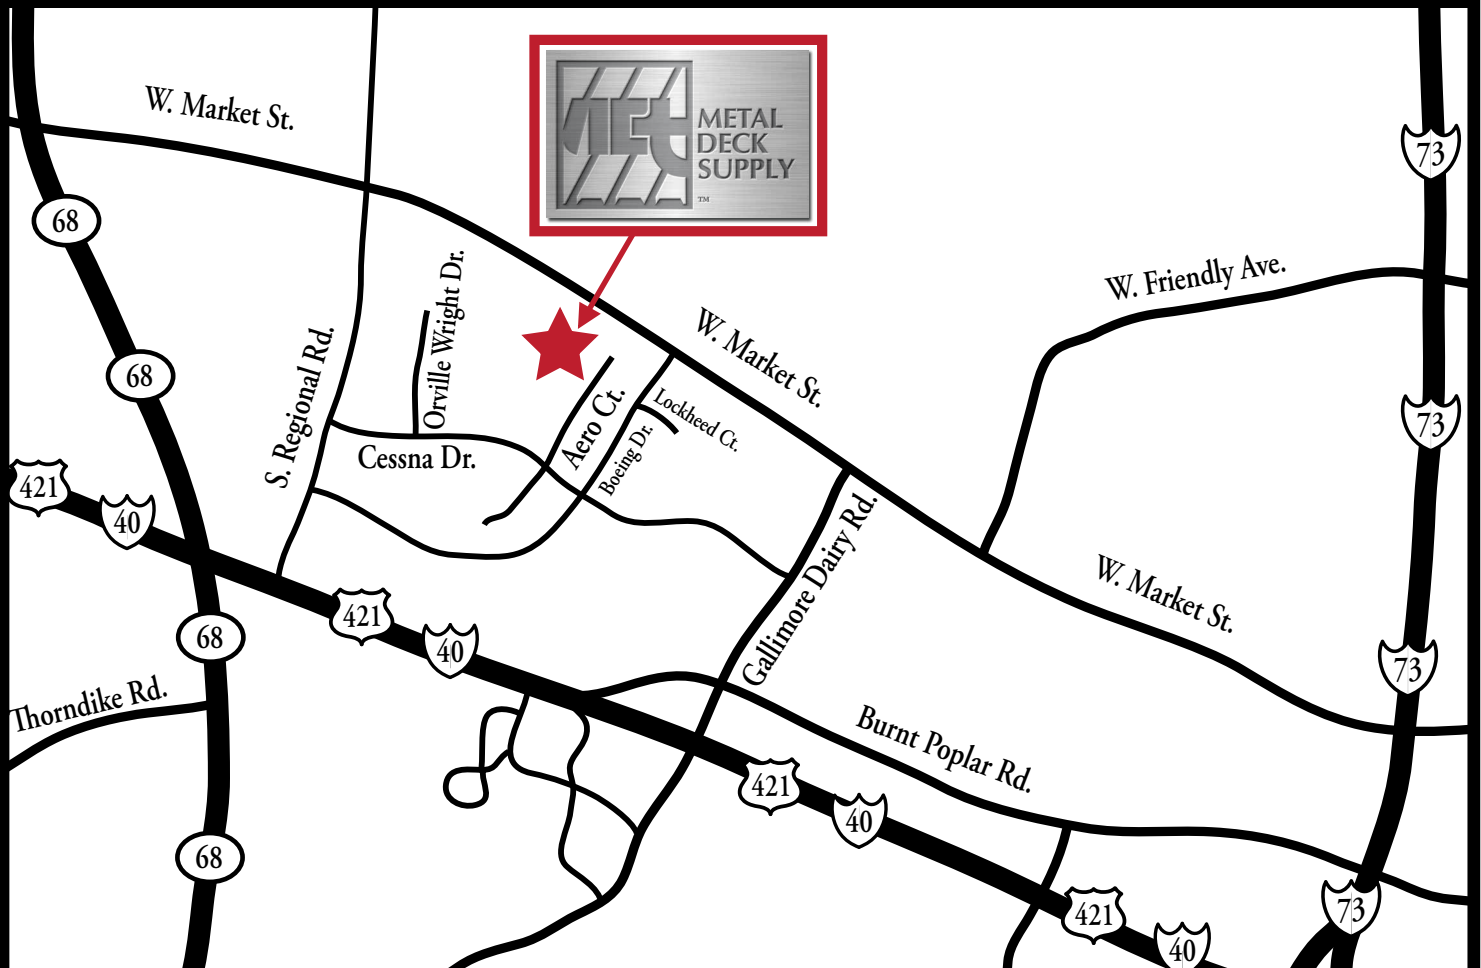

201 Aero Court
Greensboro, NC 27409

800-894-7741 or 630-978-7800

Fax 630-978-7825

Hours: 8:30 AM - 4 PM (Lunch 12 - 1 PM)

METALDECKSUPPLY.COM

****Please Reference Order # at Pickup****

GREENSBORO, NC

www.metaldecksupply.com
e-mail: sales@metaldecksupply.com

ALBANY, NY - ATLANTA, GA - AURORA, IL - COLUMBUS, OH - FT. WORTH, TX
GREENSBORO, NC - HAGERSTOWN, MD - HOUSTON, TX - INDIANAPOLIS, IN - JACKSONVILLE, FL
KANSAS CITY, MO - KNOXVILLE, TN - ORLANDO, FL - SAN ANTONIO, TX - ST. LOUIS, MO