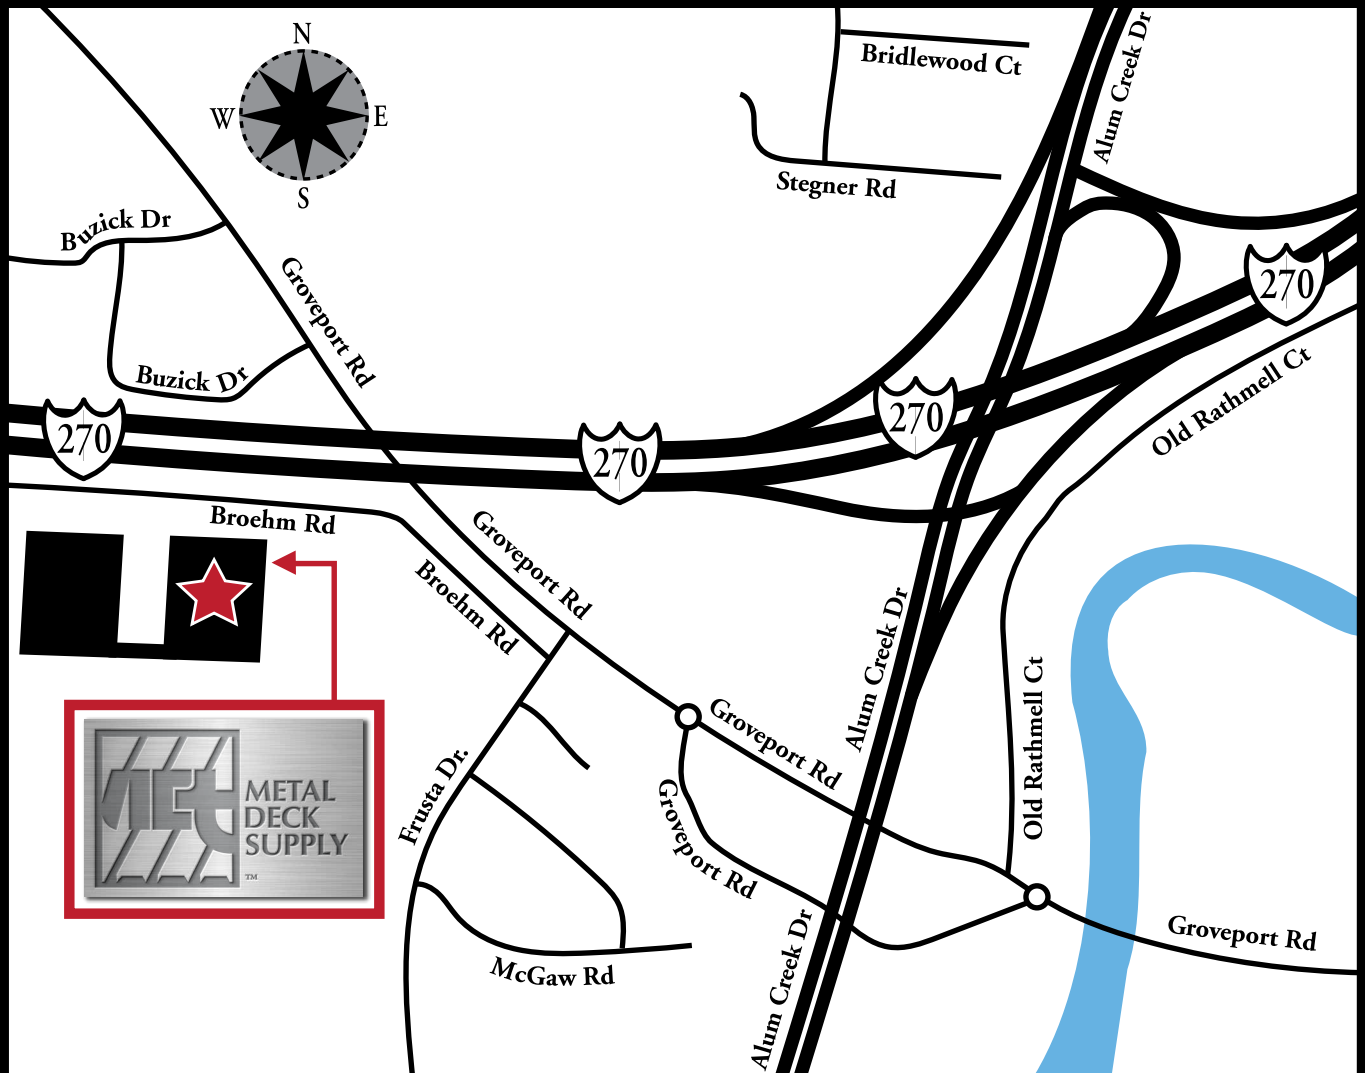

2195 Broehm Rd.
Obetz, OH 43207

800-894-7741 or 630-978-7800

Fax 630-978-7825

Hours: 9 AM - 4 PM

Call 614-778-2785 upon Arrival

****Please Reference Order # at Pickup****

METALDECKSUPPLY.COM

COLUMBUS, OH

www.metaldecksupply.com
e-mail: sales@metaldecksupply.com

ALBANY, NY - ATLANTA, GA - AURORA, IL - COLUMBUS, OH - FT. WORTH, TX
GREENSBORO, NC - HAGERSTOWN, MD - HOUSTON, TX - INDIANAPOLIS, IN - JACKSONVILLE, FL
KANSAS CITY, MO - KNOXVILLE, TN - ORLANDO, FL - SAN ANTONIO, TX - ST. LOUIS, MO