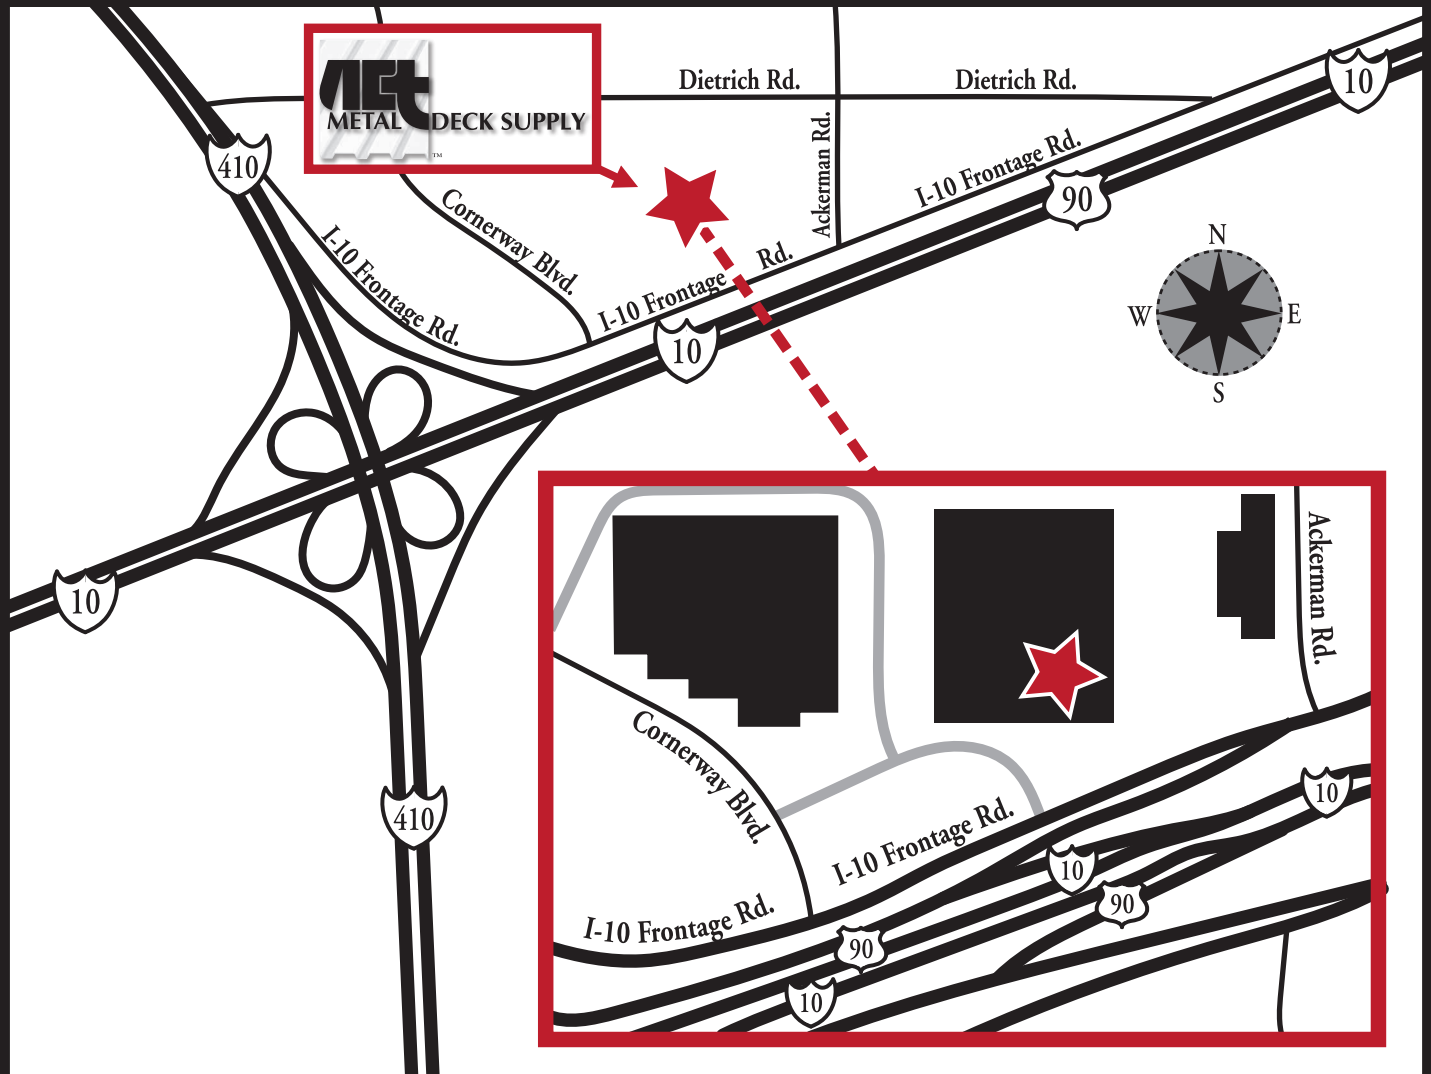

5411 I-10 Frontage Rd., Suite 101
San Antonio, TX 78219

800-894-7741 or 630-978-7800

Fax 630-978-7825

Hours: 8:00 AM - 4:30 PM

****Please Reference Order # at Pickup****

Check In at Suite 101 First

SAN ANTONIO, TX

www.metaldecksupply.com
e-mail: sales@metaldecksupply.com

ALBANY, NY - ATLANTA, GA - AURORA, IL - COLUMBUS, OH - FT. WORTH, TX
GREENSBORO, NC - HAGERSTOWN, MD - HOUSTON, TX - INDIANAPOLIS, IN - JACKSON, TN
JACKSONVILLE, FL - KANSAS CITY, MO - KNOXVILLE, TN - SAN ANTONIO, TX - ST. LOUIS, MO