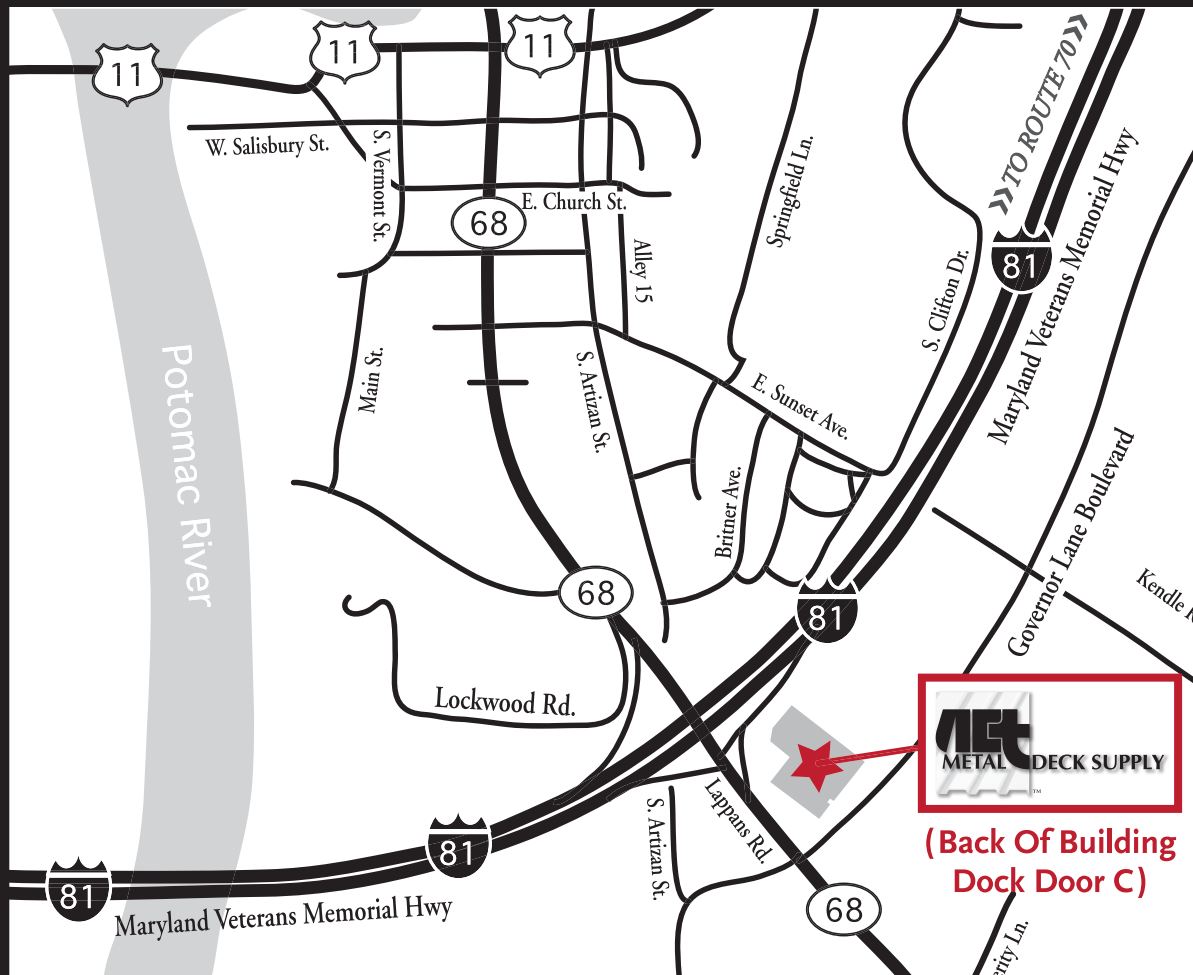

9912 Governor Lane Blvd.
Williamsport, MD 21795

(Maryland Exit 1 off I-81 with access to Rt. 68)

800-894-7741 or 630-978-7800

Fax 630-978-7825

Hours: 8:00 AM - 3:30 PM

****Please Reference Order # at Pickup****

HAGERSTOWN, MD

**(Back Of Building
Dock Door C)**

www.metaldecksupply.com
e-mail: sales@metaldecksupply.com

ALBANY, NY - ATLANTA, GA - AURORA, IL - COLUMBUS, OH - FT. WORTH, TX
GREENSBORO, NC - HAGERSTOWN, MD - HOUSTON, TX - INDIANAPOLIS, IN - JACKSONVILLE, FL
KANSAS CITY, MO - KNOXVILLE, TN - SAN ANTONIO, TX - ST. LOUIS, MO