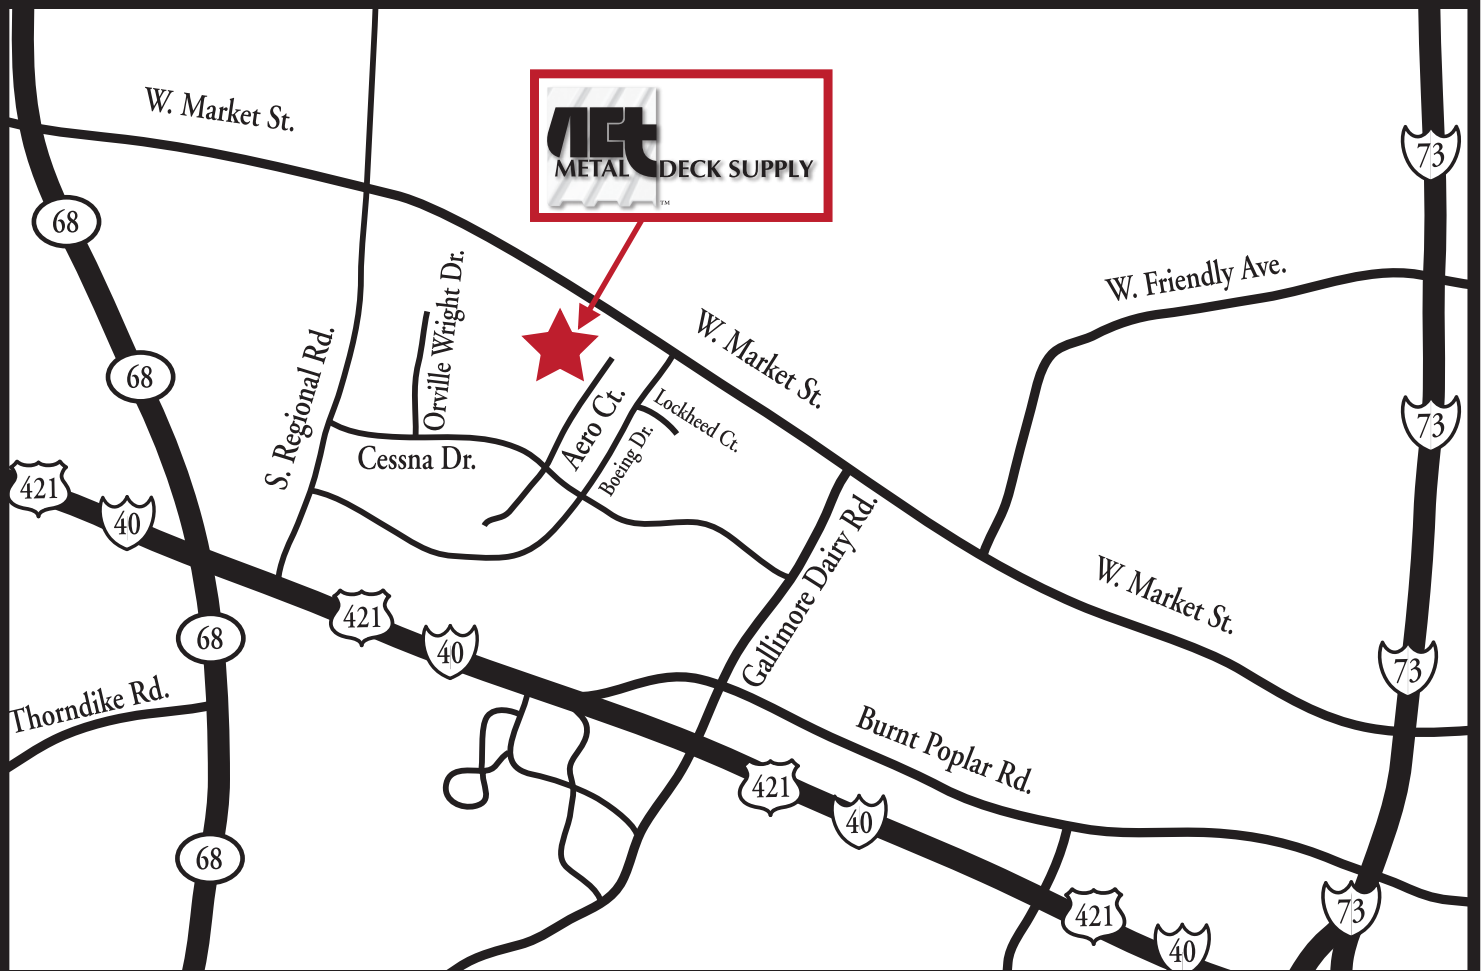

201 Aero Court
Greensboro, NC 27409

800-894-7741 or 630-978-7800

Fax 630-978-7825

****Please Reference Order # at Pickup****

Hours: 8:30 AM - 4 PM (Lunch 12 - 1 PM)

GREENSBORO, NC

www.metaldecksupply.com
e-mail: sales@metaldecksupply.com

ALBANY, NY - ATLANTA, GA - AURORA, IL - COLUMBUS, OH - FT. WORTH, TX
GREENSBORO, NC - HAGERSTOWN, MD - HOUSTON, TX - INDIANAPOLIS, IN - JACKSONVILLE, FL
KANSAS CITY, MO - KNOXVILLE, TN - SAN ANTONIO, TX - ST. LOUIS, MO