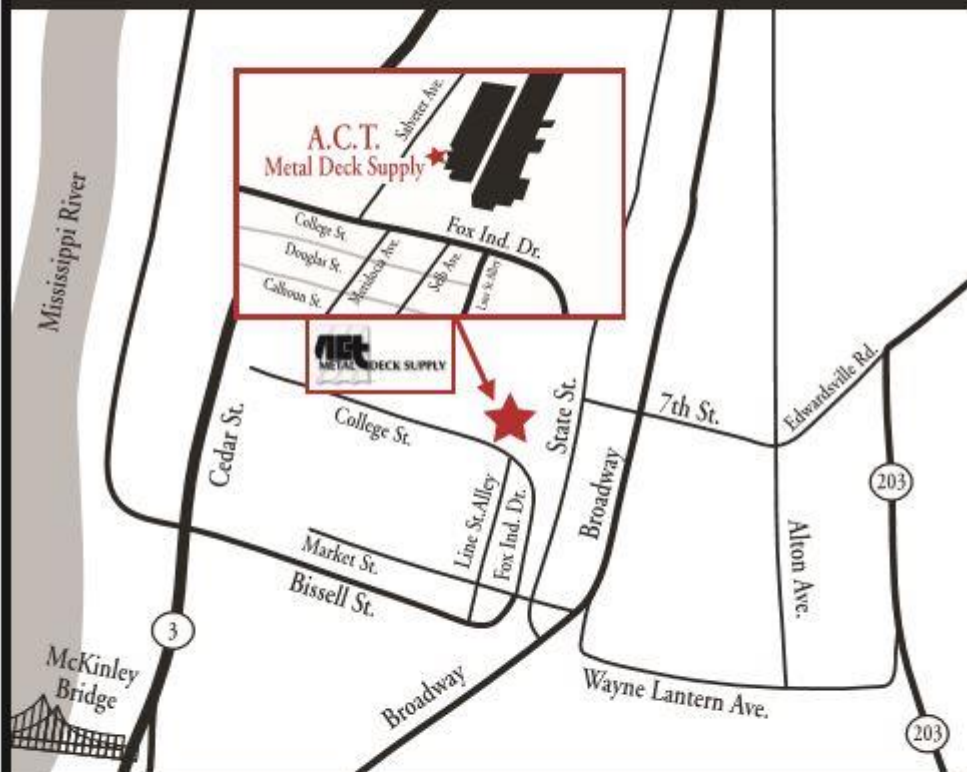

10 Fox Industrial Dr.
Madison, IL 62060

800-894-7741 or 630-978-7800

Fax 630-978-7825

Hours: 8:00 AM - 3:30 PM

****Please Reference Order # at Pickup****

ST. LOUIS, MO

www.metaldecksupply.com
e-mail: sales@metaldecksupply.com

ALBANY, NY - ATLANTA, GA - AURORA, IL - COLUMBUS, OH - FT. WORTH, TX
GREENSBORO, NC - HAGERSTOWN, MD - HOUSTON, TX - INDIANAPOLIS, IN - JACKSONVILLE, FL
KANSAS CITY, MO - KNOXVILLE, TN - MILAN, TN - SAN ANTONIO, TX - ST. LOUIS, MO