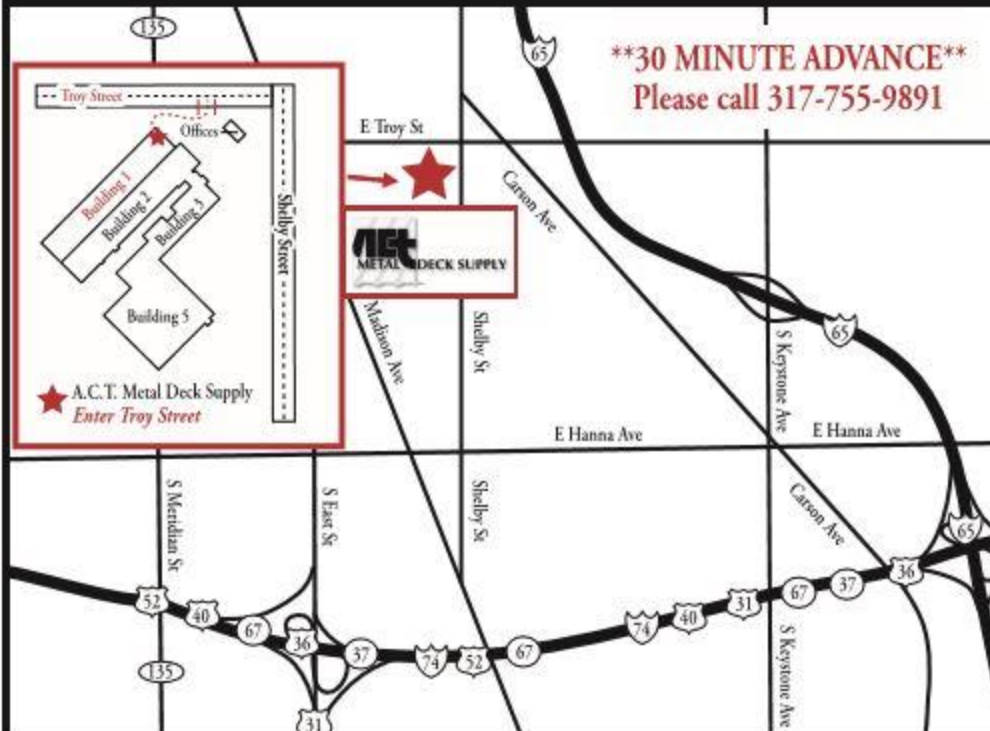

3000 S. Shelby St., Bldg. #1
Indianapolis, IN 46227

800-894-7741 or 630-978-7800

Fax 630-978-7825

Hours: 8:00 AM - 4:00 PM

****Please Reference Order # at Pickup****

INDIANAPOLIS, IN

www.metaldecksupply.com
e-mail: sales@metaldecksupply.com

ALBANY, NY - ATLANTA, GA - AURORA, IL - COLUMBUS, OH - FT. WORTH, TX
GREENSBORO, NC - HAGERSTOWN, MD - HOUSTON, TX - INDIANAPOLIS, IN - JACKSONVILLE, FL
KANSAS CITY, MO - KNOXVILLE, TN - MILAN, TN - SAN ANTONIO, TX - ST. LOUIS, MO