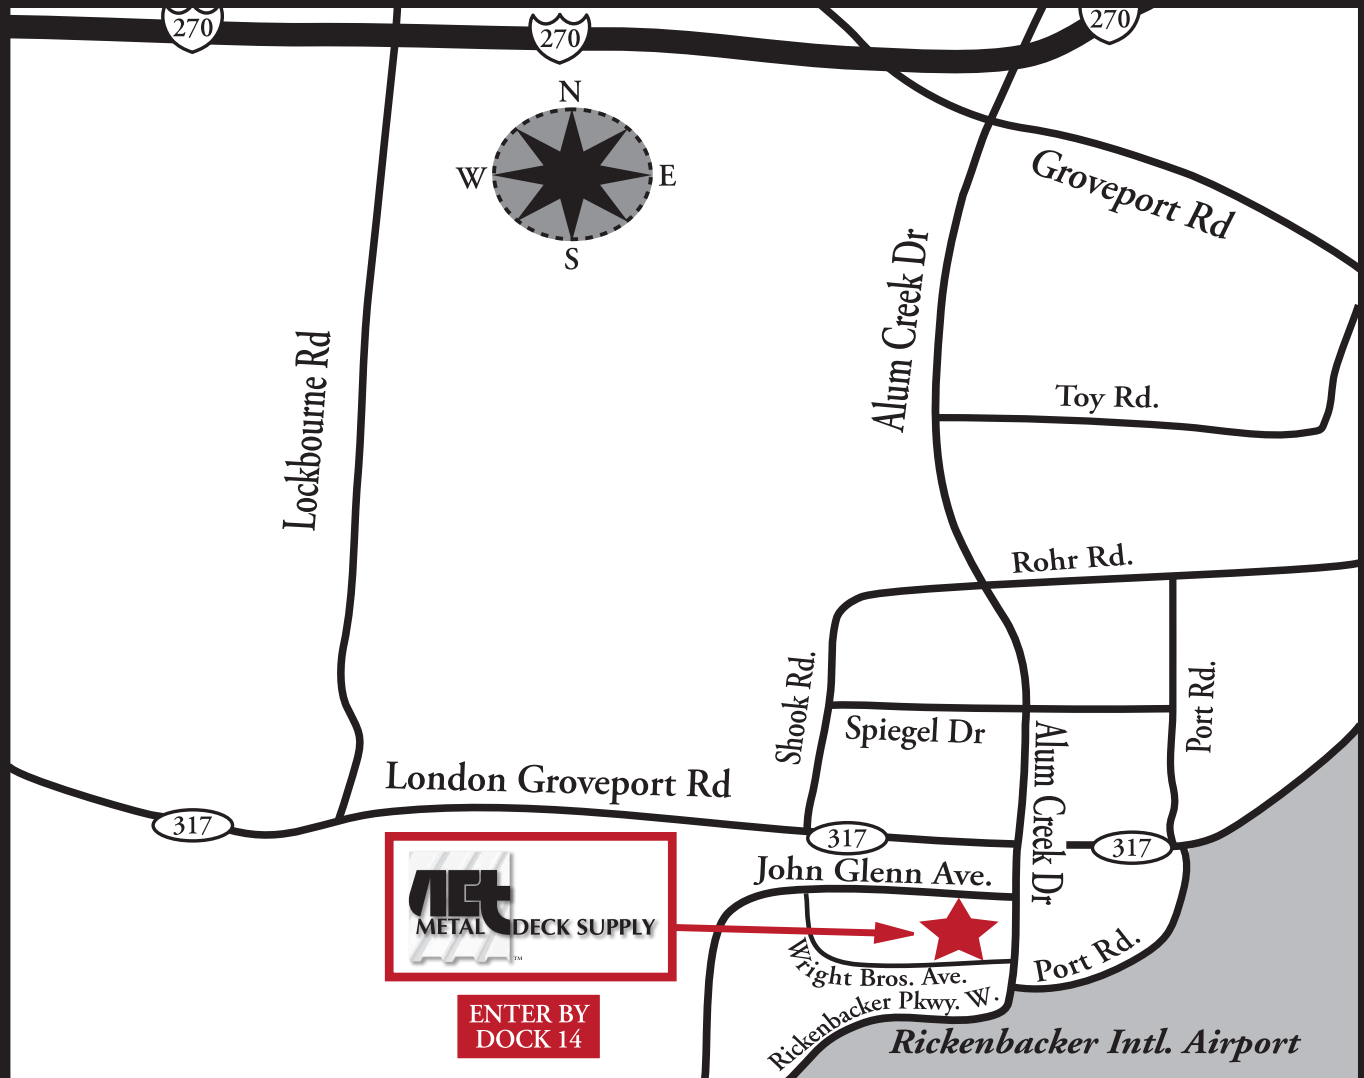

6969 Alum Creek Drive, Dock 14  
Columbus, OH 43217

800-894-7741 or 630-978-7800

Fax 630-978-7825

**\*\*Please Reference Order # at Pickup\*\*** Hours: 8 AM - 4 PM (*Lunch 12 - 12:30 PM*)

# COLUMBUS, OH

**ENTER BY  
DOCK 14**

[www.metaldecksupply.com](http://www.metaldecksupply.com)  
e-mail: [sales@metaldecksupply.com](mailto:sales@metaldecksupply.com)

ALBANY, NY - ATLANTA, GA - AURORA, IL - COLUMBUS, OH - FT. WORTH, TX  
GREENSBORO, NC - HAGERSTOWN, MD - HOUSTON, TX - INDIANAPOLIS, IN - JACKSONVILLE, FL  
KANSAS CITY, MO - KNOXVILLE, TN - MILAN, TN - SAN ANTONIO, TX - ST. LOUIS, MO